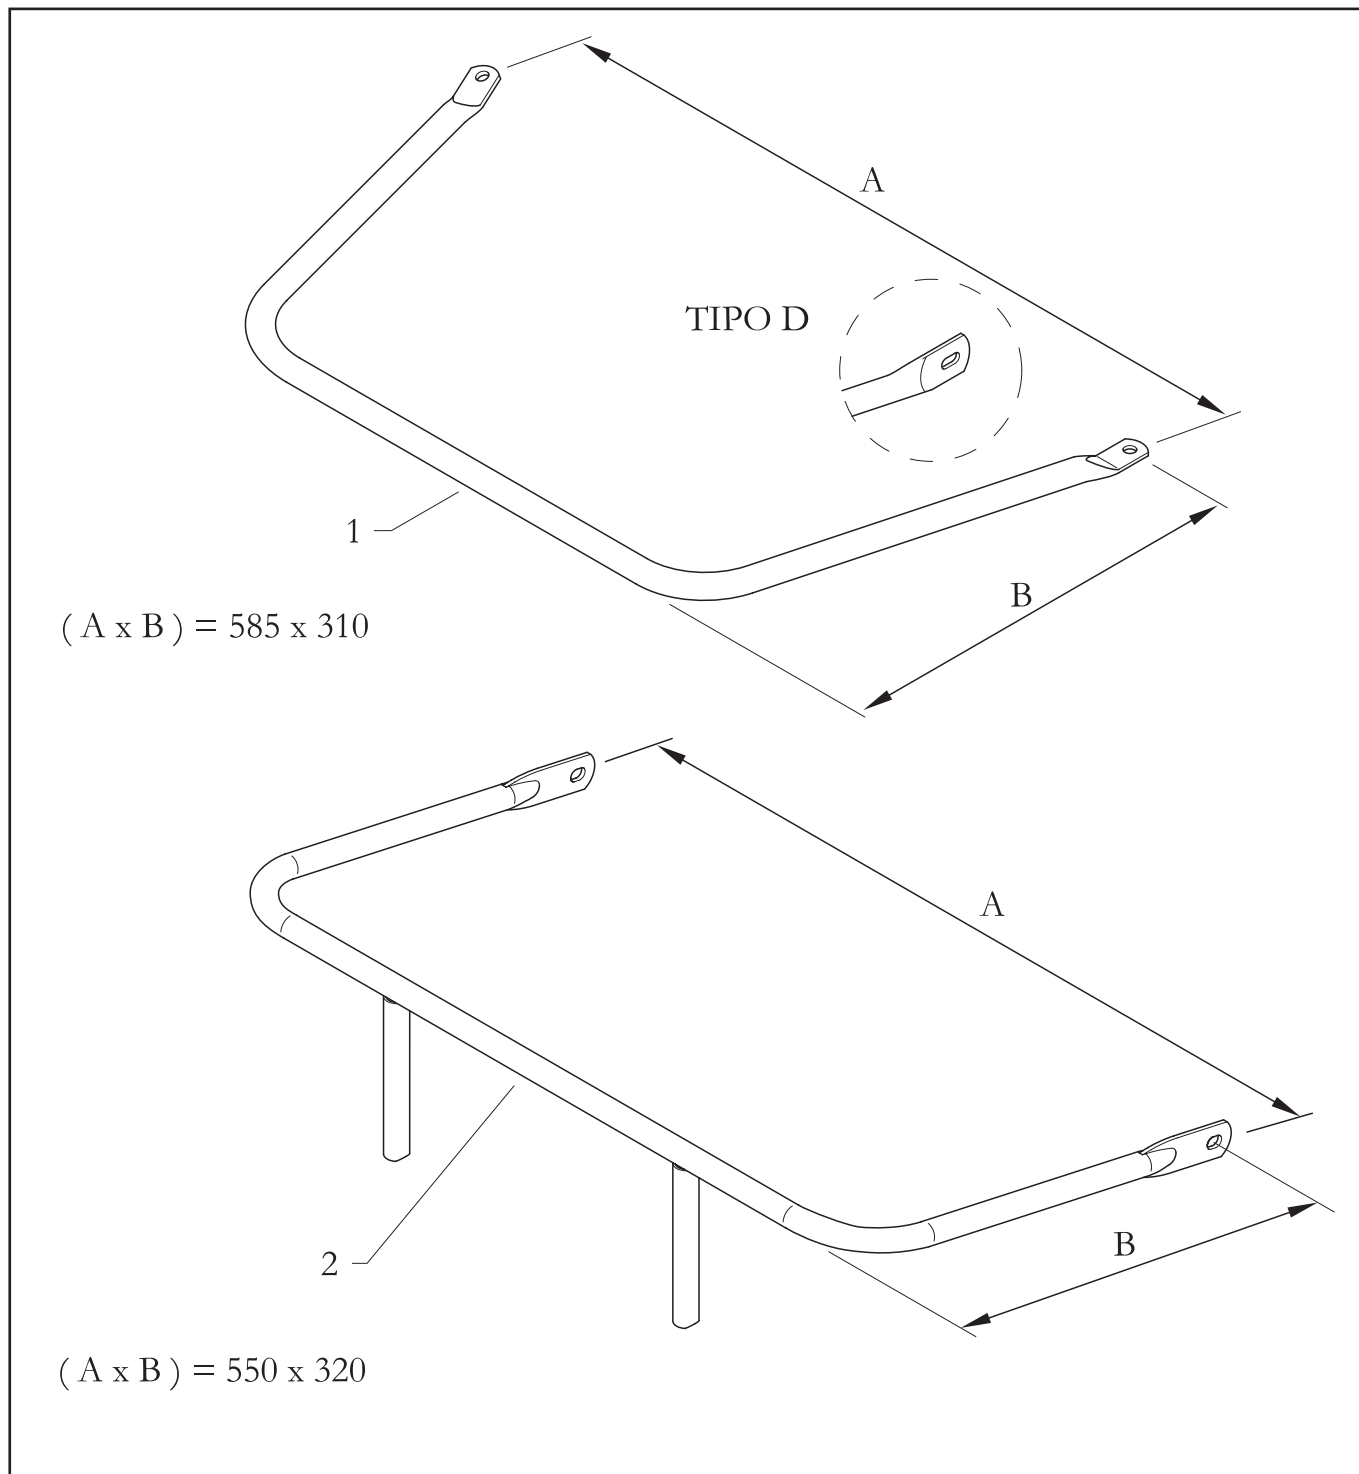

## GR.M.03/005

Pos.	Cod. Articolo	Descrizione	Description
1	20.4038.06	PARAURTI ANT. L/585x310	FRONT BUMPER L/585x310
1	20.7526.06	PARAURTI ANT. L-C/510x260-D	FRONT BUMPER L-C/510x260-D
1	20.7491.06	PARAURTI ANT. J/480x280-D	FRONT BUMPER J/480x280-D
1	20.3296.06	PARAURTI ANT. R/580x330-D	FRONT BUMPER R/580x330-D
2	10.7036.00	PARAURTI ANT.D 550x320 CIK03/08	FRONT BUMPER D 550x320 CIK03/08