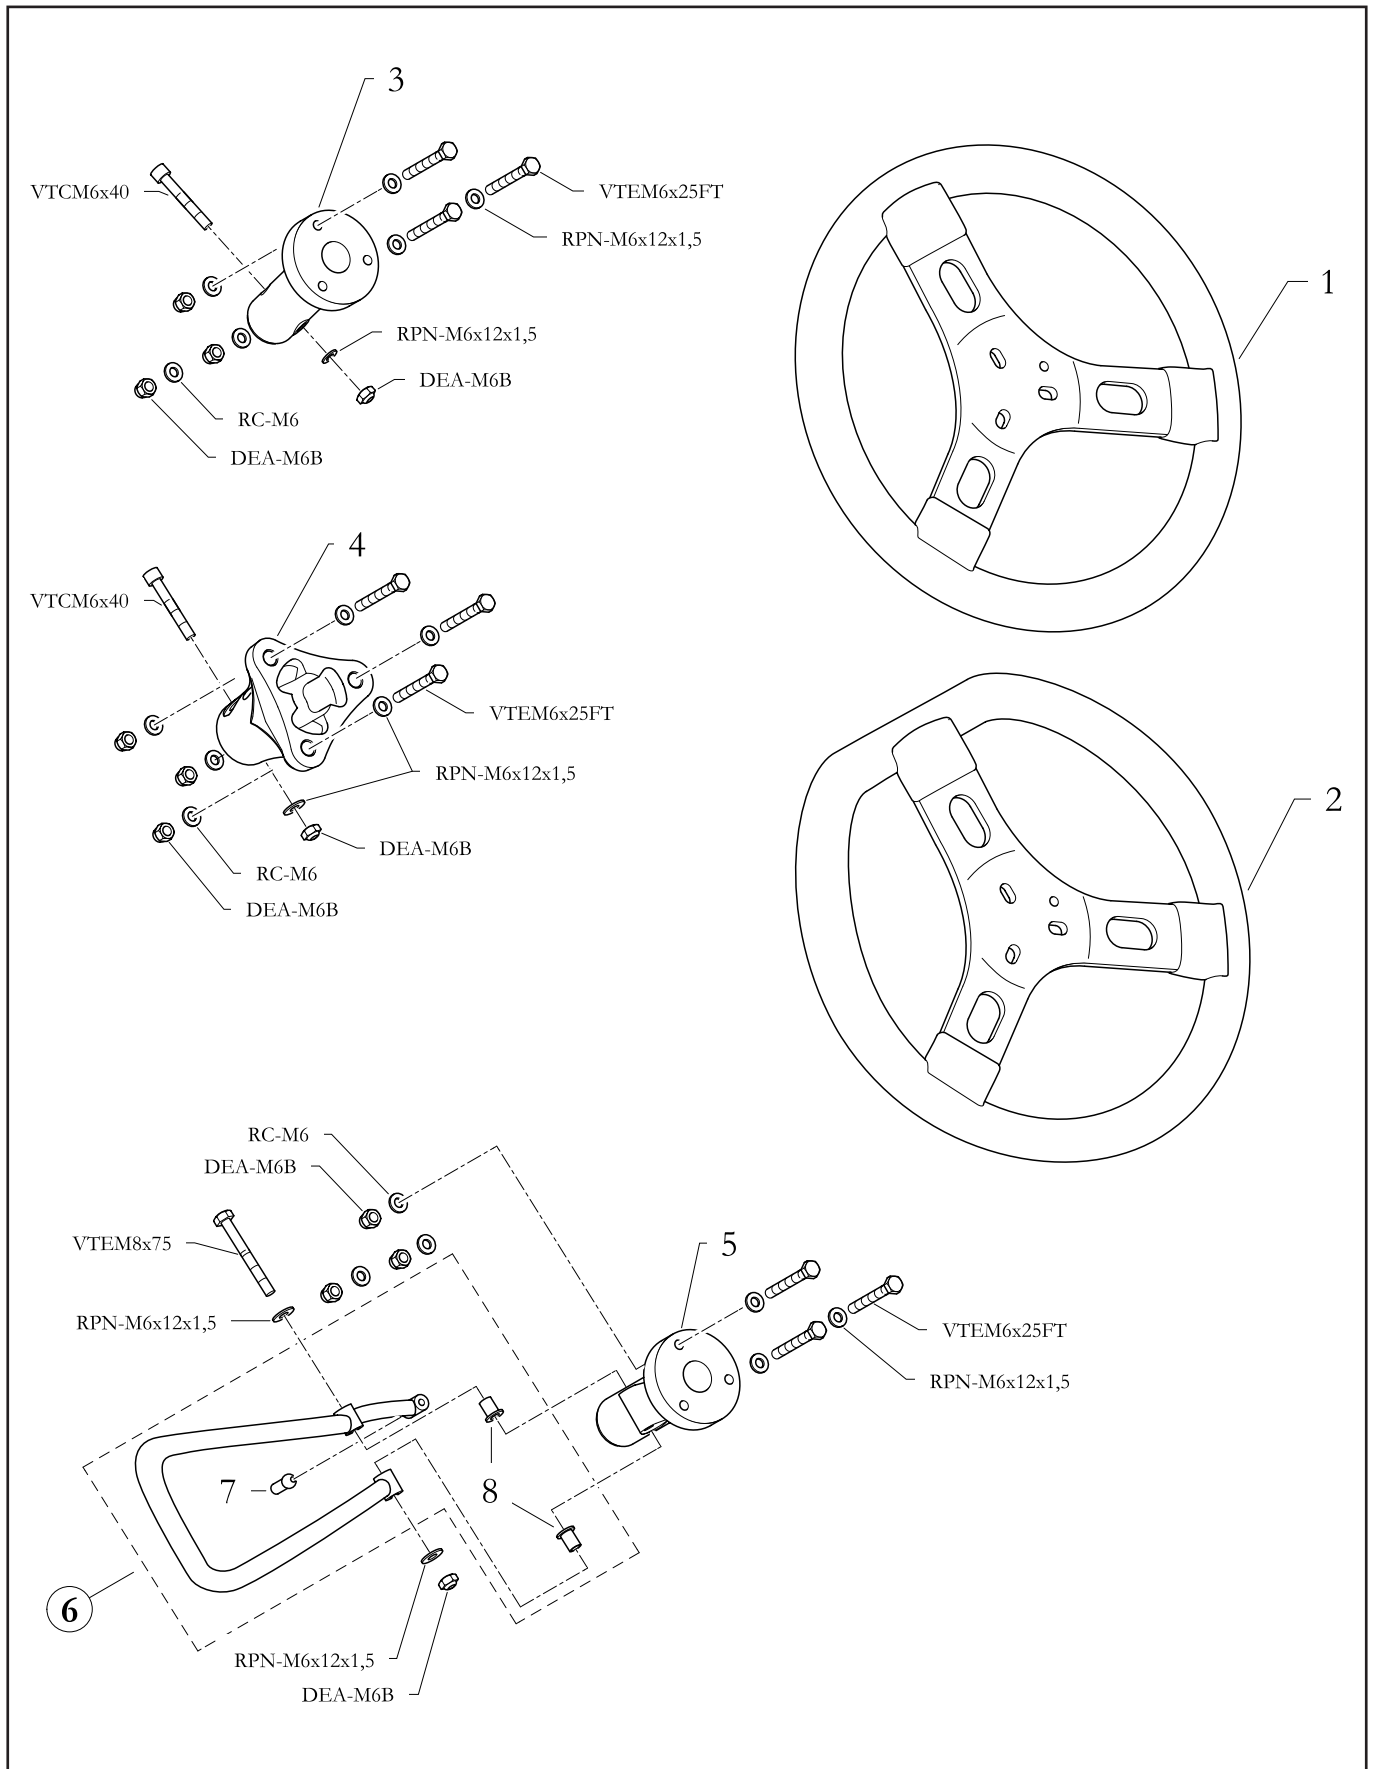

# VOLANTI - STEERING WHEELS

## VOLANTI - STEERING WHEELS

## GR.M.03/008

Pos.	Cod. Articolo	Descrizione	Description
1	5300.00.23-NE	VOLANTE ALL. 280 FINTA PELLE	ALUM. STEER. WHEEL 280, FALSE LEATHER
1	5300.00.18-NE	VOLANTE ALL. 300 FINTA PELLE	ALUM. STEER. WHEEL 300, FALSE LEATHER
1	5300.00.05-RO	VOLANTE ALL. 280 PELLE HQ	ALUM. STEER. WHEEL 280, LEATHER HQ
1	5300.00.05-MS	VOLANTE ALL. 280 PELLE HQ MTS	ALUM. STEER. WHEEL 280, LEATHER HQ MTS
1	5300.00.01-RO	VOLANTE ALL. 300 PELLE HQ	ALUM. STEER. WHEEL 300, LEATHER HQ
1	5300.00.01-MS	VOLANTE ALL. 300 PELLE HQ MTS	ALUM. STEER. WHEEL 300, LEATHER HQ MTS
2	5300.00.04-MS	VOLANTE ALL. 320 PELLE HQ MTS	ALUM. STEER. WHEEL 320, LEATHER HQ MTS
2	5300.00.12-MZ	VOLANTE ALL. 320 PELLE HQ MONZA	ALUM. STEER. WHEEL 320, LEATH HQ MONZA
2	5300.00.30-NR	VOLANTE ACC. 320 PELLE	STEEL STEER. WHEEL 320, LEATHER
3	5679.10.06-OR	SUPPORTO VOLANTE 100 HQ	STEERING WHEEL SUPPORT 100, HQ
4	5679.10.02	SUPPORTO VOLANTE INCLINATO 100	STEERING WHEEL SUPPORT 100, INCLINED
5	5679.10.03	SUPPORTO VOLANTE 125	STEERING WHEEL SUPPORT 125
6	10.1555.00	ASS.LEVA COMANDO MANUALE	MANUAL CONTROL LEVER, ASSY.
7	20.1546.06	CAPOGUAINA SFERICO	SPHERIC CABLE HOUSING
8	20.1531.06	BOCCOLA LEVA COMANDO MANUALE	BUSHING FOR CLUTCH LEVER

**Note:** The final letters in the code identify the colour. Colour index: BA = White, BL = Blue, GL = Yellow, LU = Bright, NE = Black, OR = Gold, RO = Red, VE = Green, MC = Multicolor. On request, we can combine different colours of leather. Personalized steering wheels on request.