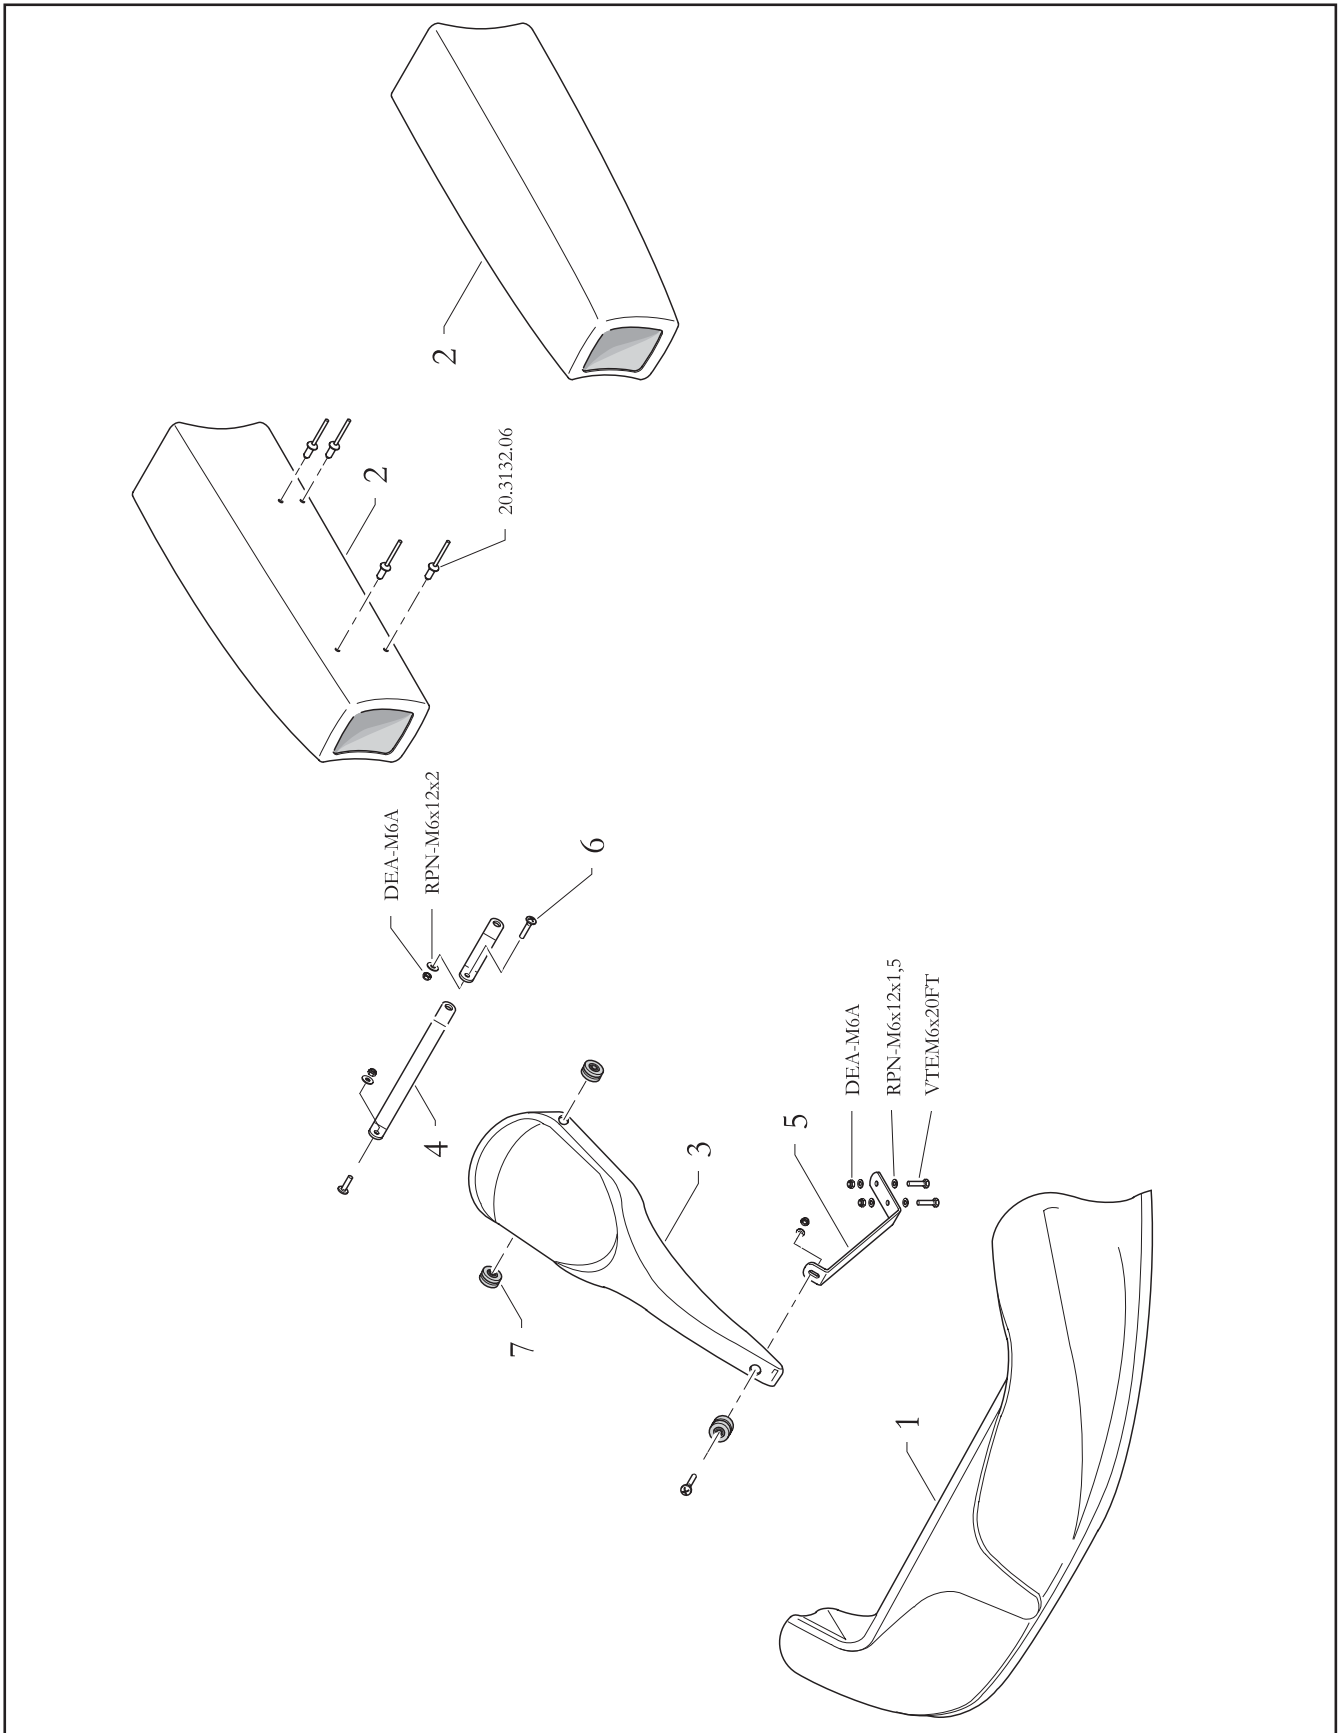

CARENATURE "B25"- SIDE PODS "B25"

GR.M.03/093 B

CARENATURE "B25"- SIDE PODS "B25"

GR.M.03/093 B

Pos.	Cod. Articolo	Descrizione	Description
1	40.7082.00-RO	CARENATURA ANTERIORE B25-X	FRONT POD B25-X
2	40.7081.00-RO	CARENATURA LATERALE B25-X	SIDE POD B25-X
3	40.7083.00-RO	MUSETTO B25-X	PANEL B25-X
4	20.7104.06	STAFFA SUPPORTO 108.5Z B25	BRACKET SUPP.PANEL 108.5Z B25
5	20.4771.06	STAFFA SUPP. MUSETTO 20x3x130	BRACKET SUPP.PANEL 20x3x130
6	40.0078.00	VITE TESTA COMBINATA 6x20	SCREW 6x20
7	10.2902.00	SILENTBLOCK	SILENTBLOCK