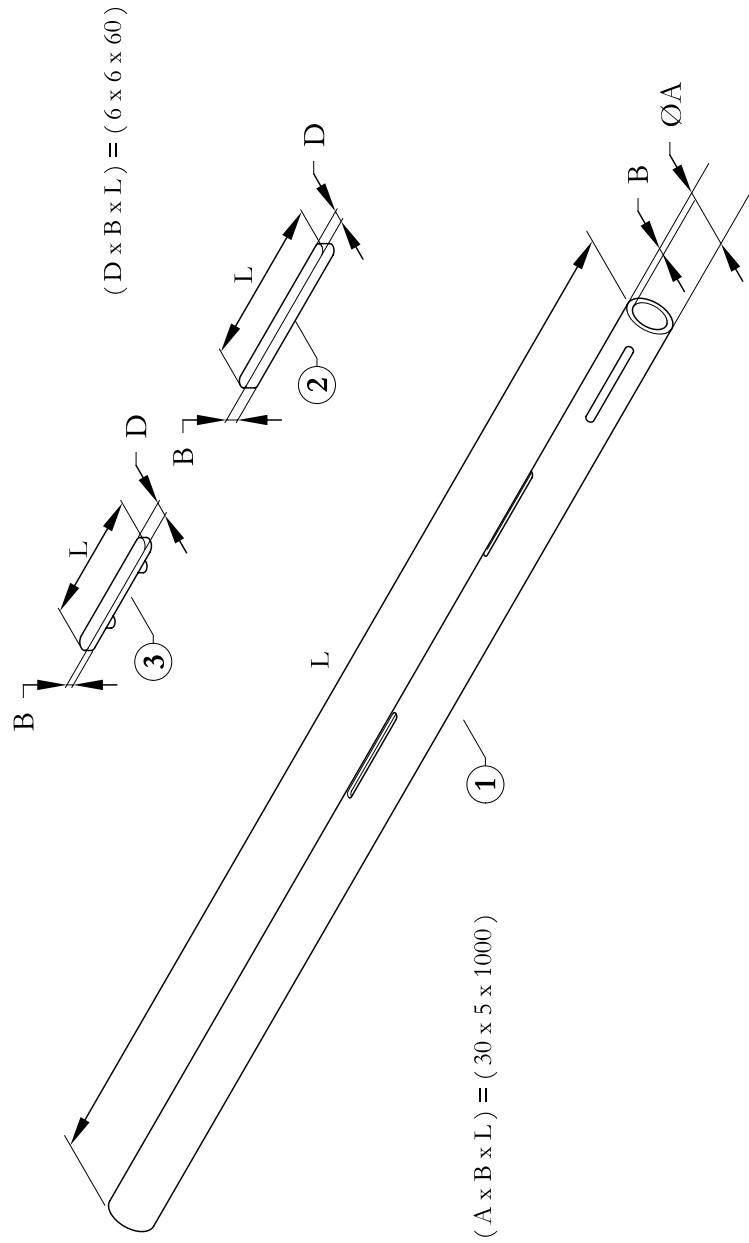

ASSALI E CHIAVETTE - AXLE AND KEY

GR.M.03/096

ASSALI E CHIAVETTE - AXLE AND KEY

GR.M.03/096

Pos.	Cod. Articolo	Descrizione	Description
1	8150.06.18-B	ASSALE 25x880	REAR AXLE 25x880
1	8150.06.18-C	ASSALE 25x880	REAR AXLE 25x880
1	8150.06.01-C	ASSALE 25x960	REAR AXLE 25x960
1	8150.06.01-B	ASSALE 25x960	REAR AXLE 25x960
1	8150.06.02-K	ASSALE 25x960	REAR AXLE 25x960
1	8150.06.03-C	ASSALE 30x1000	REAR AXLE 30x1000
1	8150.06.10-M	ASSALE 30x5x880	REAR AXLE 30x5x880
1	8150.06.04-M	ASSALE 30x5x1000	REAR AXLE 30x5x1000
1	8150.06.04-K	ASSALE 30x5x1000	REAR AXLE 30x5x1000
1	8150.06.20-F	ASSALE 40x3x900	REAR AXLE 40x3x900
1	8150.06.08-F	ASSALE 40x3x1000	REAR AXLE 40x3x1000
1	8150.06.09-F	ASSALE 40x3x1040	REAR AXLE 40x3x1040
1	8150.06.08-M	ASSALE 40x3x1000	REAR AXLE 40x3x1000
1	8150.06.09-M	ASSALE 40x3x1040	REAR AXLE 40x3x1040
1	8150.06.08-K	ASSALE 40x3x1000	REAR AXLE 40x3x1000
1	8150.06.09-K	ASSALE 40x3x1040	REAR AXLE 40x3x1040
1	8150.06.08-B	ASSALE 40x3x1000	REAR AXLE 40x3x1000
1	8150.06.09-B	ASSALE 40x3x1040	REAR AXLE 40x3x1040
1	8150.06.14-B	ASSALE 50x2x1000	REAR AXLE 50x2x1000
1	8150.06.13-B	ASSALE 50x2x1040	REAR AXLE 50x2x1040
1	8150.06.14-D	ASSALE 50x2x1000	REAR AXLE 50x2x1000
1	8150.06.13-D	ASSALE 50x2x1040	REAR AXLE 50x2x1040
1	8150.06.14-F	ASSALE 50x2x1000	REAR AXLE 50x2x1000
1	8150.06.13-F	ASSALE 50x2x1040	REAR AXLE 50x2x1040
1	8150.06.14-M	ASSALE 50x2x1000	REAR AXLE 50x2x1000
1	8150.06.13-M	ASSALE 50x2x1040	REAR AXLE 50x2x1040
1	8150.06.14-K	ASSALE 50x2x1000	REAR AXLE 50x2x1000
1	8150.06.13-K	ASSALE 50x2x1040	REAR AXLE 50x2x1040
2	20.0606.06	CHIAVETTA 6x6x60	AXLE KEY 6x6x60
2	20.0133.06	CHIAVETTA 6x6x80	AXLE KEY 6x6x80
2	20.1872.06	CHIAVETTA 8x4,5x60	AXLE KEY 8x4,5x60
2	20.4170.06	CHIAVETTA 8x3,5x60	AXLE KEY 8x3,5x60
3	20.4708.06	CHIAVETTA 8x3x60 CON PIOLI d. 7,5	STAKE AXLE KEY 8x3x60 d. 7.5